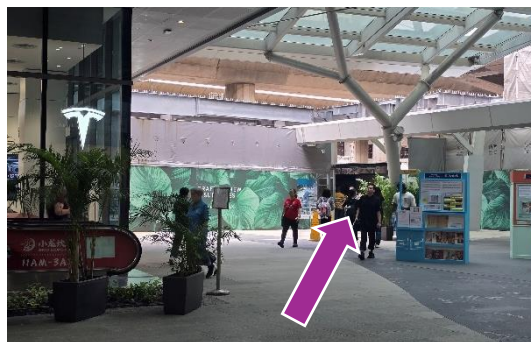

6. Exit the lift, then take the path on the right

7. Continue straight down the path and turn left at Sephora

8. Head straight, then turn left towards the escalators

9. Go past the escalators, then head towards the entrance of the covered walkway to exit Westgate