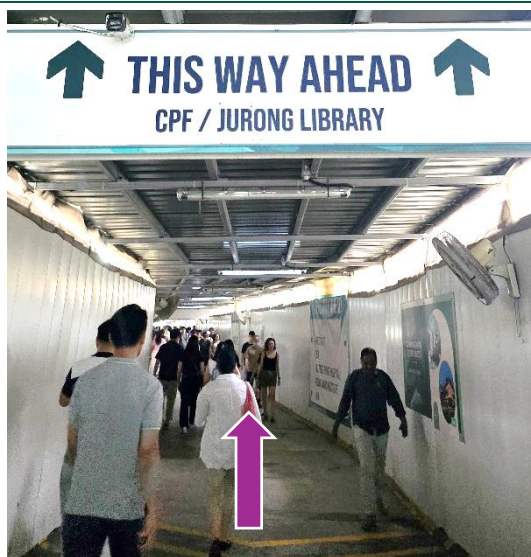

1. Exit Jurong East (EW24 / NS1) via Exit D towards Westgate

2. Use the linkway bridge to Westgate

3. Turn left at BreadTalk

4. Continue straight and turn left into Lobby B

5. In Lobby B, take one of the lifts down to Level 1

6. Exit the lift, then take the path on the right

7. Continue straight down the path and turn left at Sephora

8. Head straight, then turn left towards the escalators

9. Go past the escalators, then head towards the entrance of the covered walkway to exit Westgate

10. Continue straight down the sheltered walkway

11. Continue till the end of the walkway, then turn right

12. Cross at the traffic light to Block 135 Jurong Gateway Road

13. Turn right at NTUC FairPrice